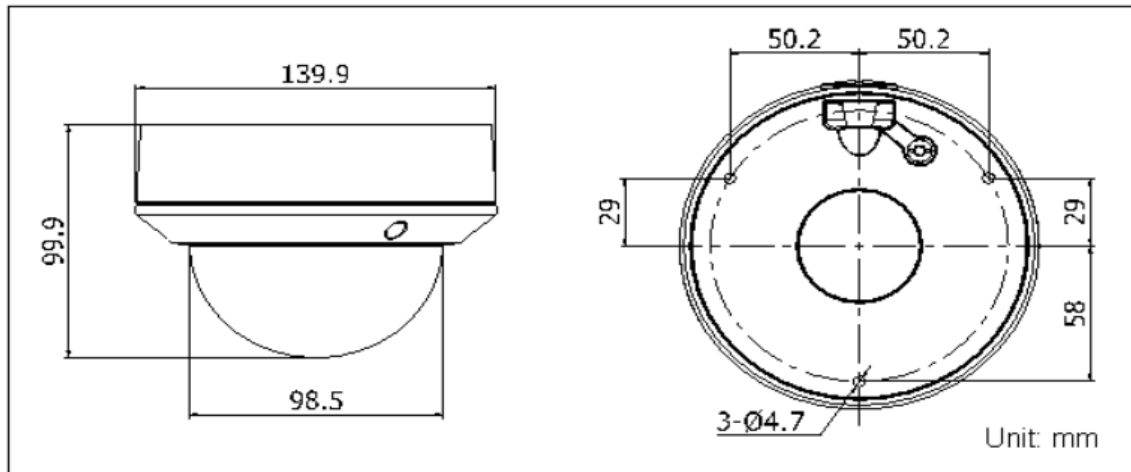

Dimensions

We reserve the right to modify product design and specification without notice and without incurring any obligation

For more information please contact a DSS Sales Representative

Toll Free: 1.888.467.8812 · Fax: 1.609.431.0932 · Email: sales@dss-cctv.com
www.dss-cctv.com