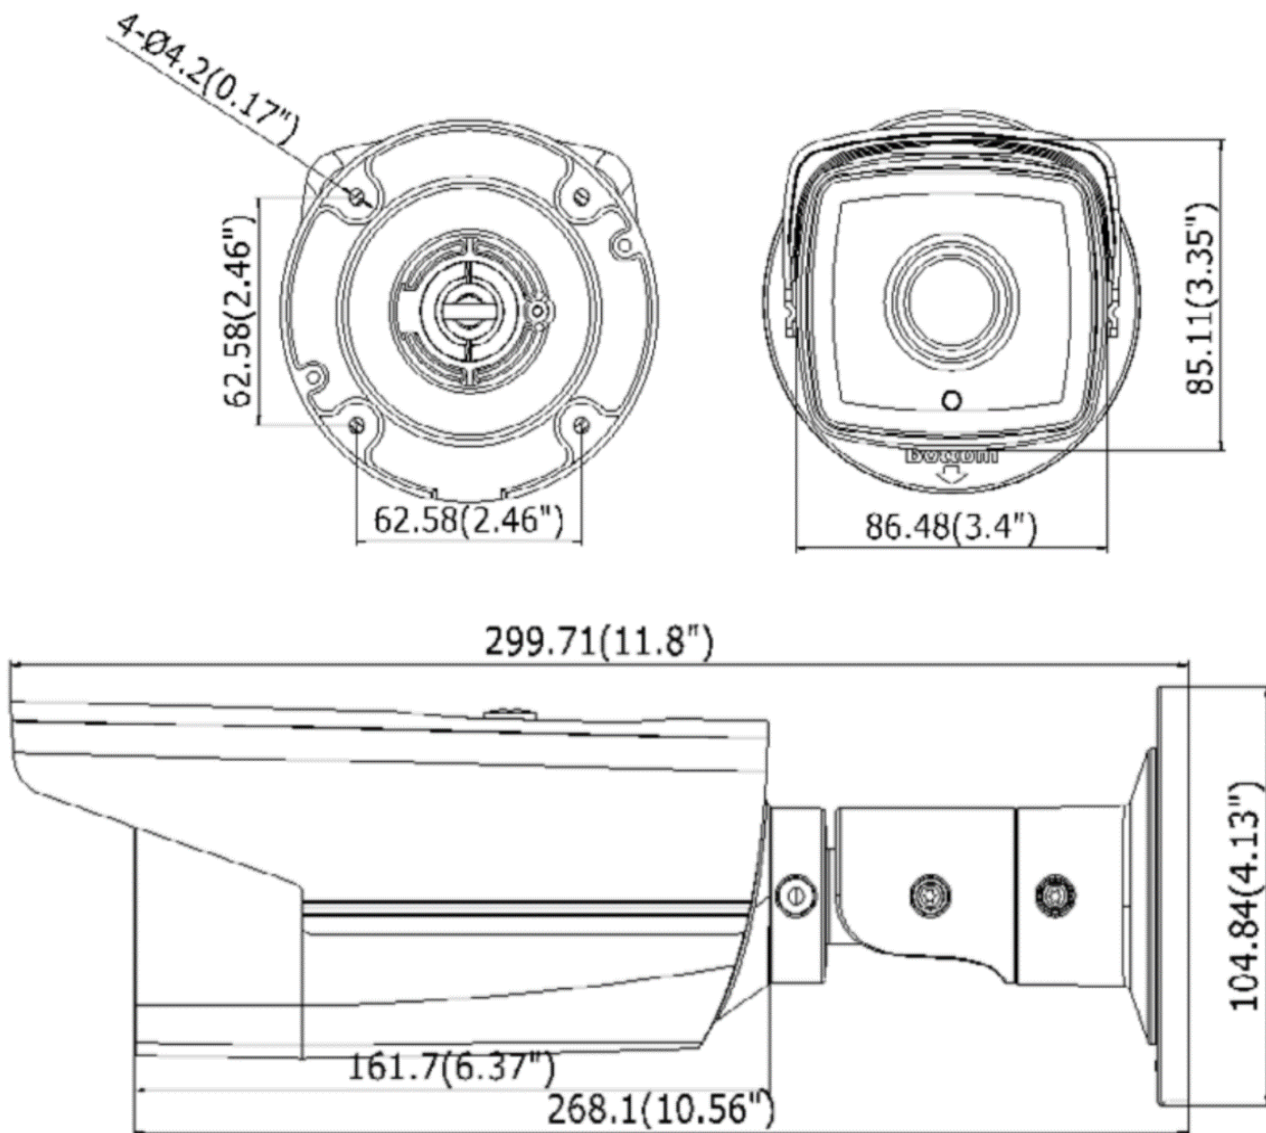

Dimensions

We reserve the right to modify product design and specification without notice and without incurring any obligation

For more information please contact a DSS Sales Representative

Toll Free: 1.888.467.8812 · Fax: 1.609.431.0932 · Email: sales@dss-cctv.com

www.dss-cctv.com