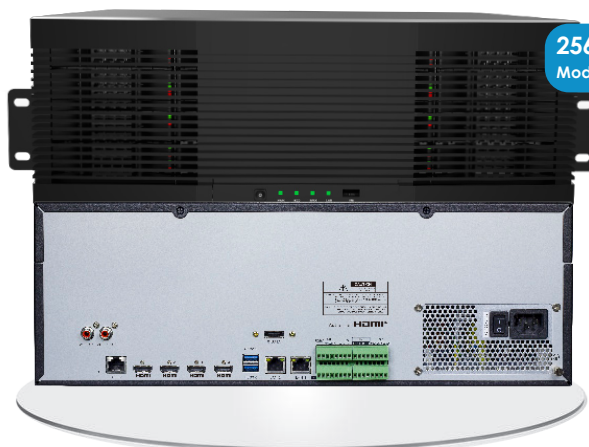

32Ch 16 POE NVR
Model: NVR-9432P16

- H.265, H.264 Video Compression Format
- Up to 12MP Resolution Recording
- Max 640 Mbps Bandwidth
- DUAL HDMI up to 4K, VGA up to 1080P
- Motion Detection, 24/7 Continuous, Manual Recording
- P2P Connection, 2ch Cloud Back Up
- Alarm in and out, Two Way Audio, RS485, E-SATA
- 1 USB 3.0 for Backup, 2 USB 2.0 for Mouse Control
- 4 SATA, Up to 72TB MAX, 3 Year Warranty
- Supports Onvif, PSIA, CGI,
- AC 110-240V 280W 1.5U Case Rack Mountable

64Ch NVR
Model: NVR-9008-64

- H.265, H.264 Video Compression Format
- Up to 12MP Resolution Recording
- Max 640 Mbps Bandwidth
- 4 HDMI up to 4K, HDMI 1 8K HDMI 3&4 1080P Only
- Motion Detection, 24/7 Continuous, Manual Recording
- P2P Connection, 2ch Cloud Back Up
- Alarm in and out, Two Way Audio, RS485, E-SATA
- 1 USB 3.0 for Backup, 2 USB 2.0 for Mouse Control
- 8 SATA, Up to 144TB MAX, 3 Year Warranty, RAID
- Supports Onvif, PSIA, CGI
- Dual AC 110-240V 250W 2U Case Rack Mountable

256CH AI+ PERFORMANCE 4K NVR Features

256Ch NVR
Model: NVR-9016-256

- H.265, H.264 Video Compression Format
- Up to 12MP Resolution Recording
- Max 800 Mbps Bandwidth
- 4 HDMI up to 4K, HDMI 1 8K HDMI 3&4 1080P Only
- Motion Detection, 24/7 Continuous, Manual Recording
- P2P Connection, 2ch Cloud Back Up
- Alarm in and out, Two Way Audio, RS485, E-SATA
- 1 USB 3.0 for Backup, 2 USB 2.0 for Mouse Control
- 16 SATA, Up to 192TB MAX, 3 Year Warranty
- Supports Onvif, PSIA, CGI
- Dual AC 110-240V 250W 3U Case Rack Mountable