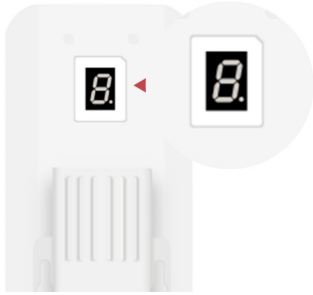

Cost-Effective, High-Performance
Compact and Versatile Design
Powerful Integrated Antenna

Point to Point Wireless Connection to Help Tie Distant Cameras to the Network for Viewing