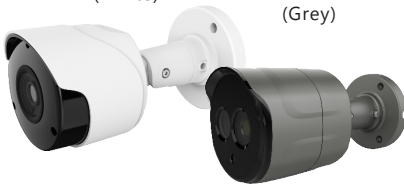

NDA
Compliant

TVI CAMERA

5MP

VS

4K

4K 8MP HD-TVI CAMERA

BFRT-4KW28
(White)

BFRT-4KB28
(Grey)