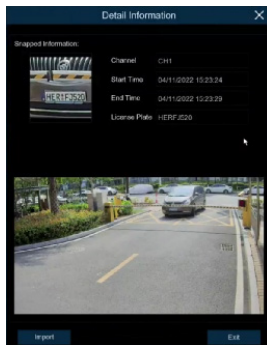

64CH AI+ PERFORMANCE 4K NVR Features

AI+ Includes Facial Detection, Human & Vehicle Detection, Intrusion Detection, Line Crossing Detection, Stationary Object Detection, Pedestrian Detection, Crossing Head Count

256CH AI+ PERFORMANCE 4K NVR Features

256Ch NVR
Model: NVR-9016-256

- H.265, H.264 Video Compression Format
- Up to 12MP Resolution Recording
- Max 800 Mbps Bandwidth
- 4 HDMI up to 4K, HDMI 1 8K HDMI 3&4 1080P Only
- Motion Detection, 24/7 Continuous, Manual Recording
- P2P Connection, 2ch Cloud Back Up
- Alarm in and out, Two Way Audio, RS485, E-SATA
- 1 USB 3.0 for Backup, 2 USB 2.0 for Mouse Control
- 16 SATA, Up to 192TB MAX, 3 Year Warranty
- Supports Onvif, PSIA, CGI
- Dual AC 110-240V 250W 3U Case Rack Mountable

BLUE JAY AI+ SPECIALITY IPC

5-50 Motorized Lens LPR

Features

- 1/2.7" Progressive CMOS
- 5MP 2592(H)x1944(V)
- Metal, IP67 Weather Proof
- AI License Plate Detection, SD Slot
- True WDR, 3D DNR, BLC, ICR
- Supports Onvif, PSIA, CGI
- PoE, 3 Year Warranty
- DC 12V, 1A