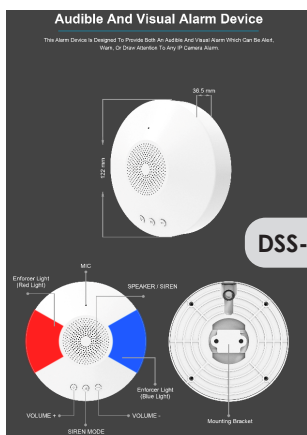

DSS-MIC-IP31-C

WORKS WITH ANY IPC
WITH Audio Cable (-C)

Blue Jay Specialty IP Camera

IPC-PIN-2MP

Pin Hole IP Camera

Features

- 1/2.8" Progressive CMOS
- 2MP 1920(H)×1080(V)
- Metal, Indoor Only
- True Color Starlighting
- 120 dB WDR, 3D DNR, BLC, ICR
- Supports Onvif, PSIA, CGI
- PoE, 3 Year Warranty
- DC 12V, 500mA

IPC-ECB2MP-M

WiFi PIR Two Way Audio

Features

- 1/2.8" Progressive CMOS
- 2MP 1920(H)×1080(V)
- Plastic, Indoor Only
- Two Way Audio, PIR, WiFi, SD up to 256gb
- WDR, 3D DNR, BLC, ICR
- Supports Onvif, PSIA, CGI
- PoE, 3 Year Warranty
- DC 12V, 500mA

IPC-LBVL5MPZ-AI(II)-C

5-50mm License Plate Capture

Features

- 1/2.7" Progressive CMOS
- 5MP 2592(H)×1944(V)
- Metal, IP67 Weather Proof
- AI License Plate Detection, SD Slot
- WDR, 3D DNR, BLC, ICR
- Supports Onvif, PSIA, CGI
- PoE, 3 Year Warranty
- DC 12V, 1A