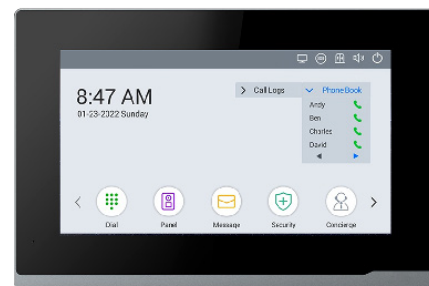

Features

- Support IC Card
- Multi-button SIP Video Door Phone
- Silver Aluminum Panel Surface Mount
- 2MP, IP 65, Silver Aluminum Panel
- 2 Output Relay for Door Opener
- Integration with other SIP Devices
- Indoor Station REQUIRED
- PoE, 3 Year Warranty
- DC 12V, 2A