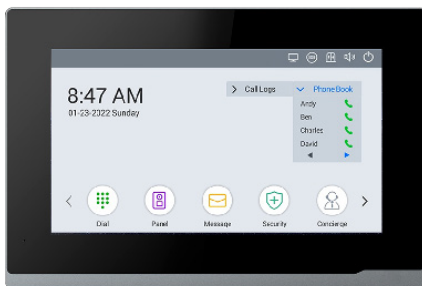

- Get real-time notifications and unlock the door for the visitors on your smartphone wherever you are.

DSS-C112-PK-W

1 Door Wireless WIFI Video Intercom Kit

Features

- Support IC Card, Wireless WIF
- 7" Inch Interactive Touch Screens
- Support Live View up to 8 IPC
- 2MP, IP 65
- Support SIP 2.0, Easy Configuration
- Integration with other SIP Devices
- Interactive with Indoor Station or APP
- PoE, 3 Year Warranty
- DC 12V, 2A