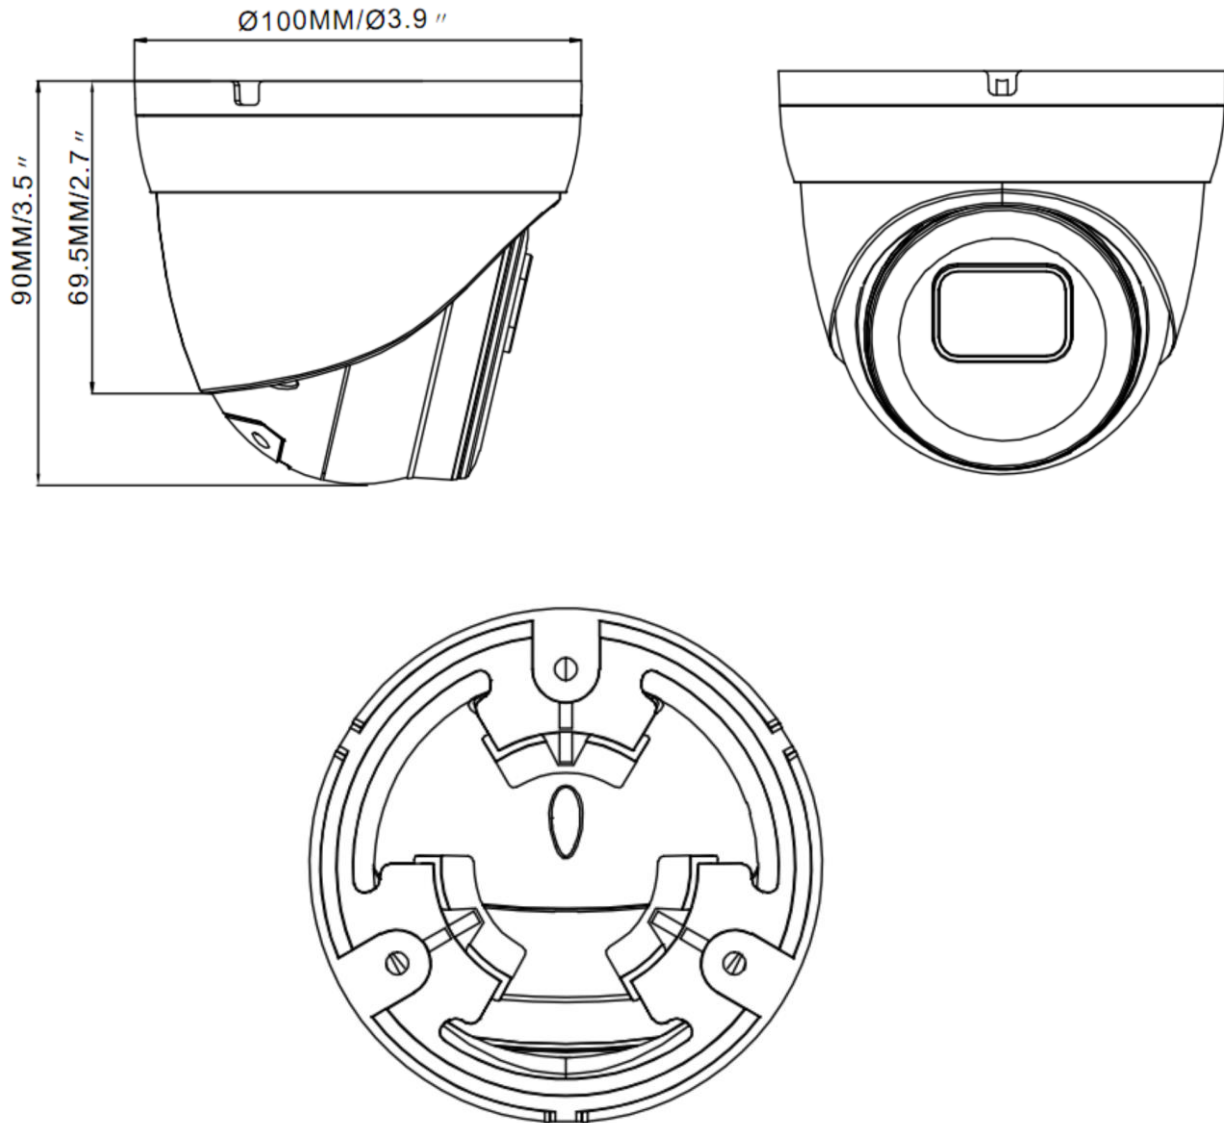

Dimensions

We reserve the right to modify product design and specification without notice and without incurring any obligation

For more information please contact a DSS Sales Representative

Toll Free: 1.888.467.8812 · Fax: 1.609.431.0932 · Email: sales@dss-cctv.com
www.dss-cctv.com