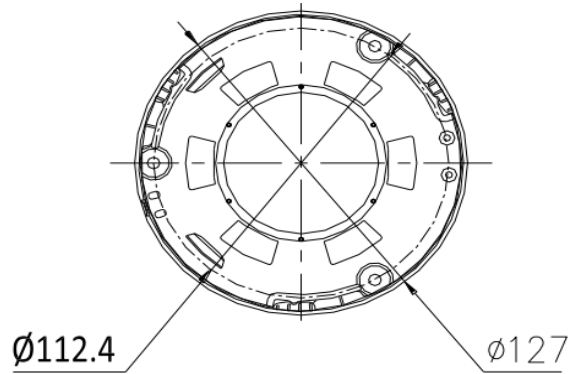

Dimensions

Unit: mm

We reserve the right to modify product design and specification without notice and without incurring any obligation

For more information please contact a DSS Sales Representative

Toll Free: 1.888.467.8812 · Fax: 1.609.431.0932 · Email: sales@dss-cctv.com

www.dss-cctv.com