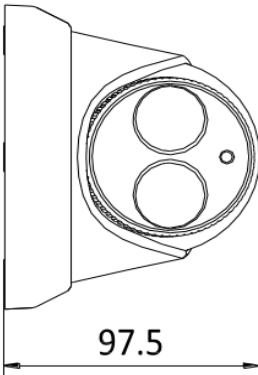

Dimensions

Unit: mm

We reserve the right to modify product design and specification without notice and without incurring any obligation

For more information please contact a DSS Sales Representative

Toll Free: 1.888.467.8812 · Fax: 1.609.431.0932 · Email: sales@dss-cctv.com

www.dss-cctv.com